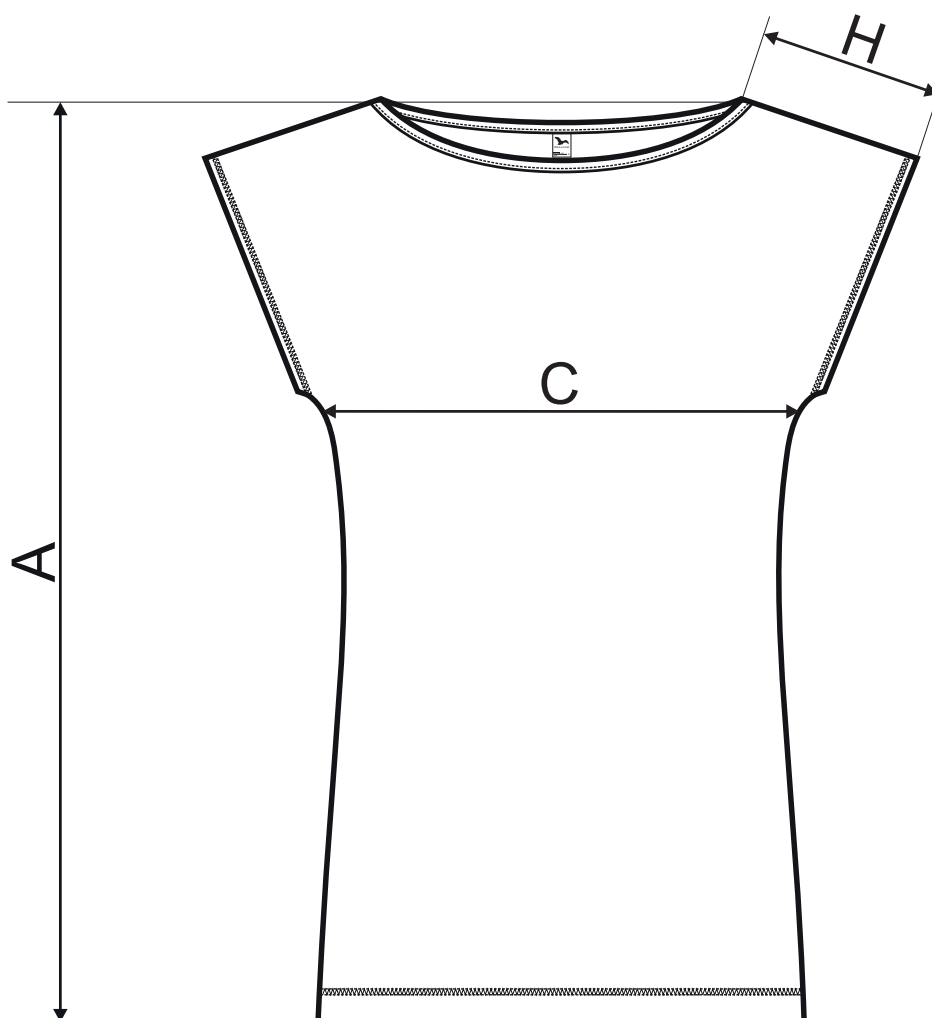

123 Love ♀

SIZE SPECIFICATION [cm]

size	XS	S	M	L	XL	2XL
A	75	77	79	81	83	85
C	44	48	52	56	60	66
H	17	18	19	20	21	23

All size specifications listed are in cm. Accepted tolerance of up to ± 5%.

STANDARD
100
PG020 153249
OETI