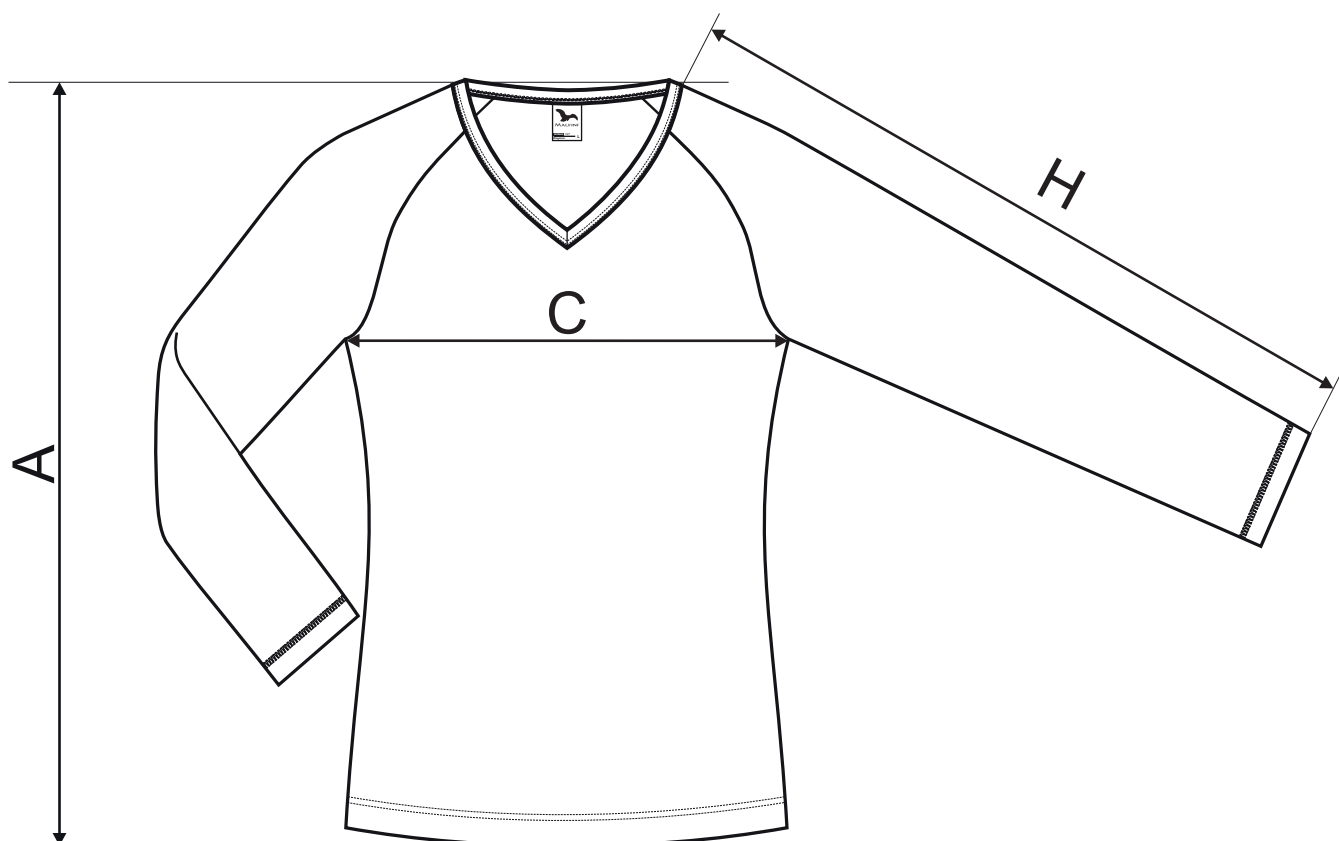

# 127 Elegance ♂

## SIZE SPECIFICATION [cm]

size	XS	S	M	L	XL	2XL	3XL
A	61	62	63	65	66	68	71
C	39	41	45	49	54	60	65
H	66	67	68	69	70	71	72

All size specifications listed are in cm. Accepted tolerance of up to ± 5%.

STANDARD  
100  
PG020 153249  
OET1