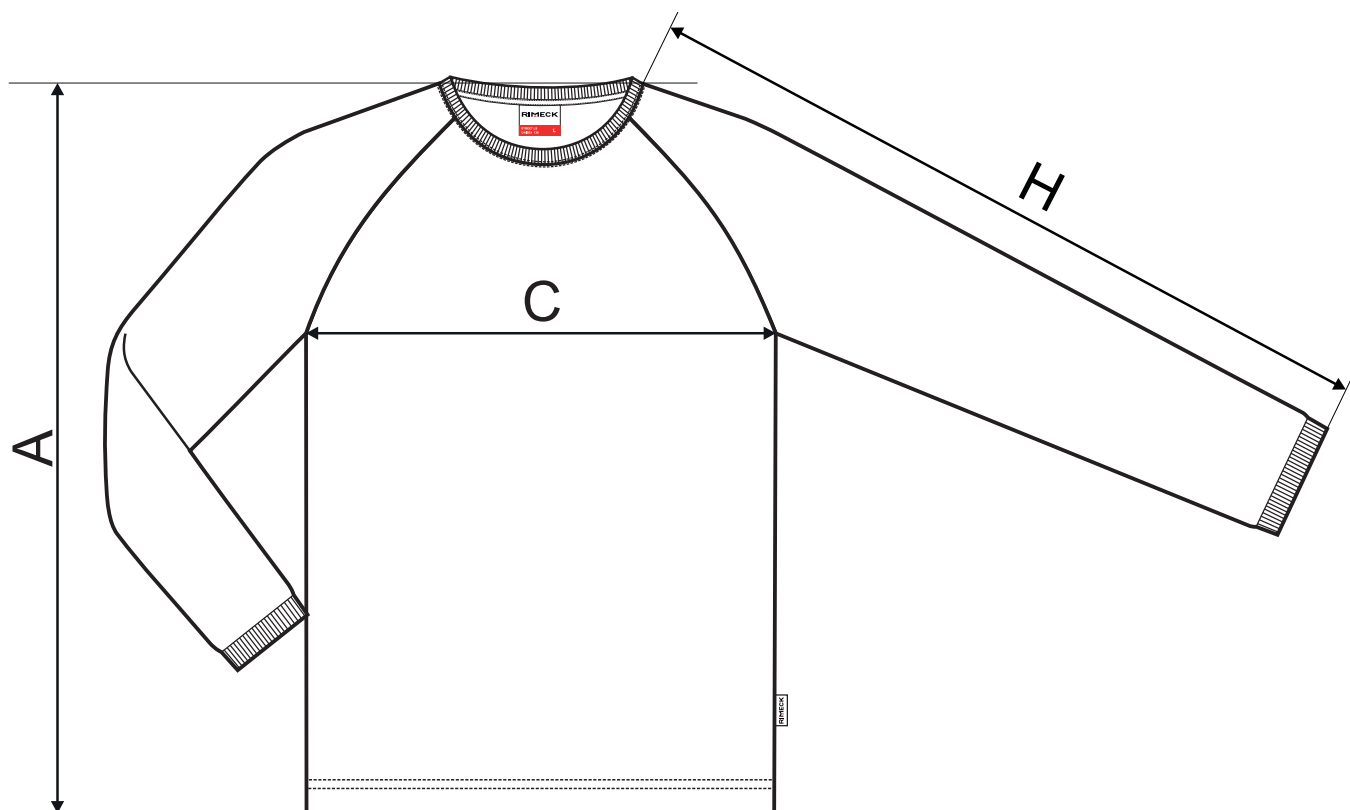

## ► STREET LS 130

♂ T-shirt

size [cm]	S	M	L	XL	2XL	3XL	4XL
A	70	72	74	76	78	80	82
C	45	49	53	57	62	68	74
H	74	76	78	80	82	84	86

All size specifications listed are in cm. Accepted tolerance of up to +/- 5%.