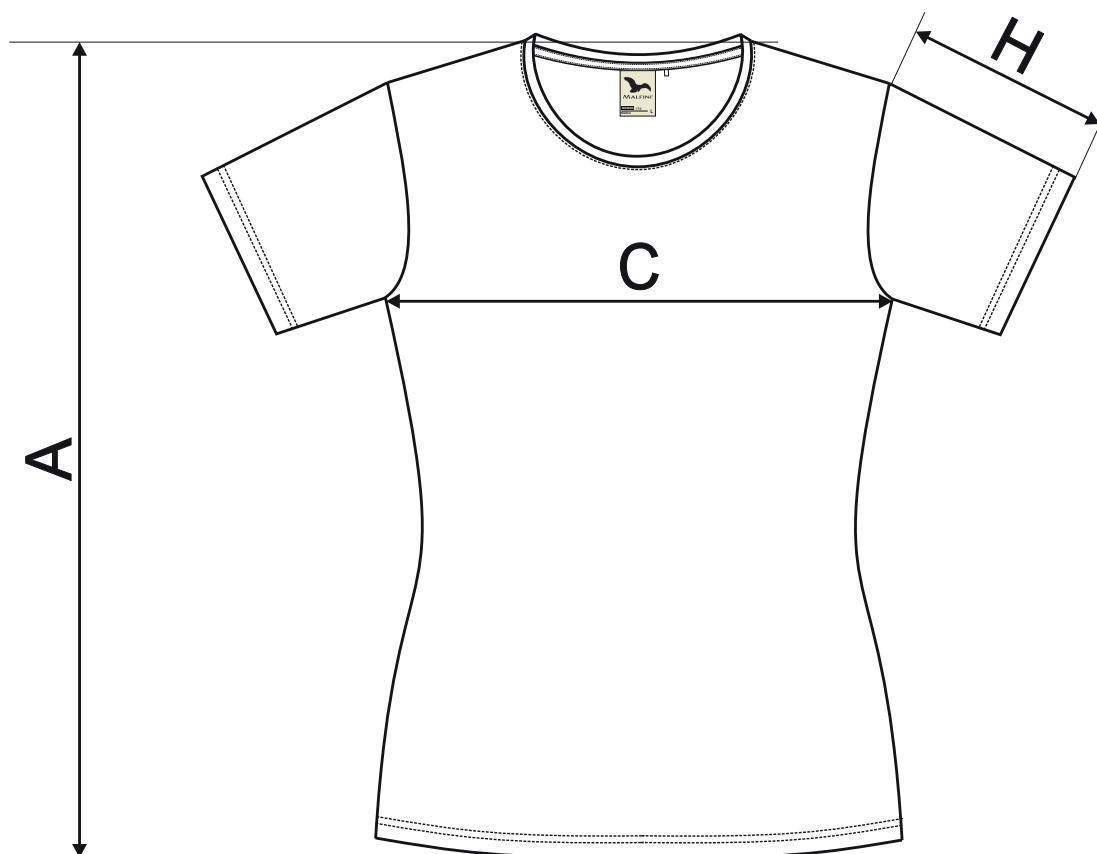

174 Native ♀

SIZE SPECIFICATION [cm]

size	XS	S	M	L	XL	2XL
A	60	62	64	66	68	70
C	38	42	46	50	55	61
H	14	15	16	17	18	19

All size specifications listed are in cm. Accepted tolerance of up to $\pm 5\%$.

STANDARD
100
PG020 153249
OETI