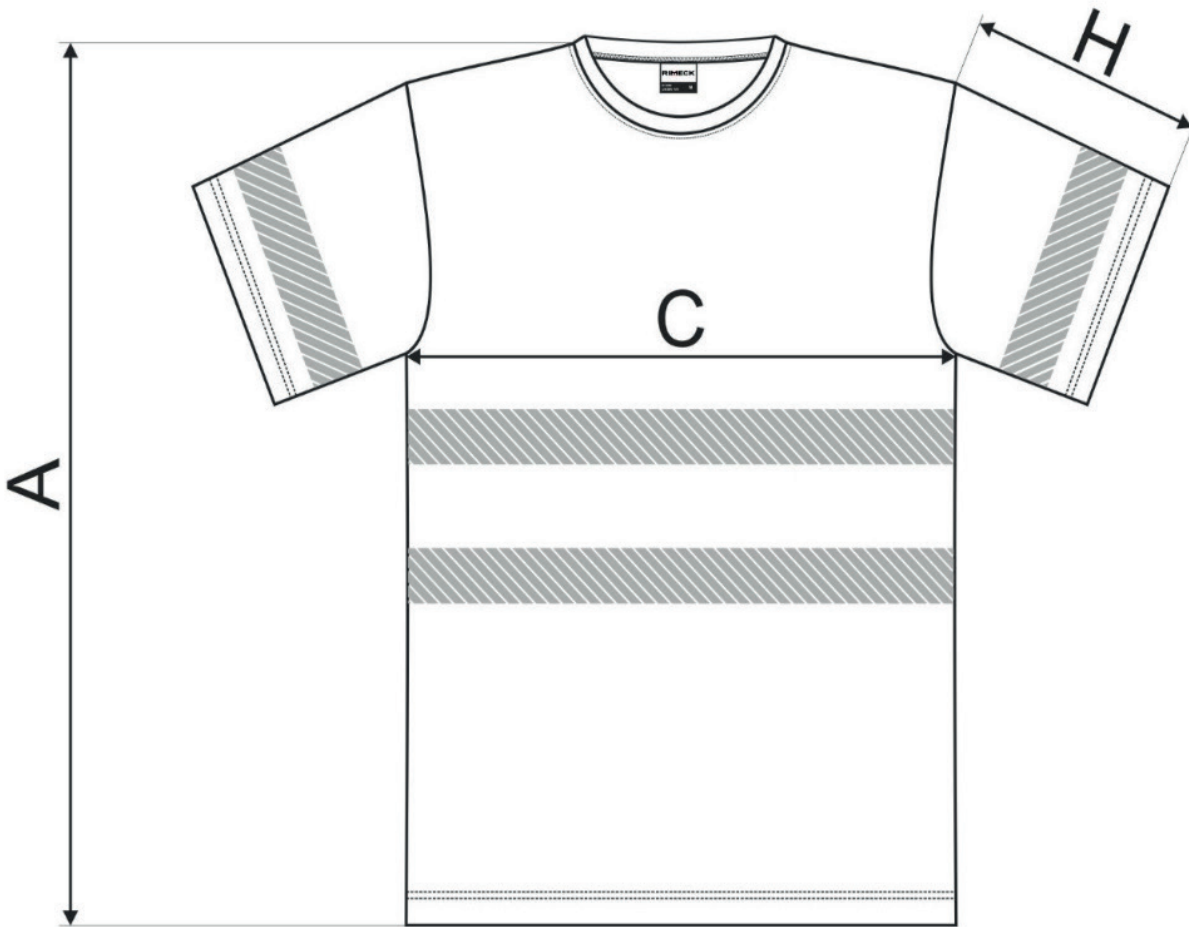

## ▶ HV DRY IV8

♂ T-shirt

size [cm]	S	M	L	XL	2XL	3XL
A	71	73	75	77	79	81
C	51	55	59	63	69	75
H	24	25	26	27	28	29

All size specifications listed are in cm. Accepted tolerance of up to +/- 5%.

STANDARD  
100  
PG020 140670  
OETI