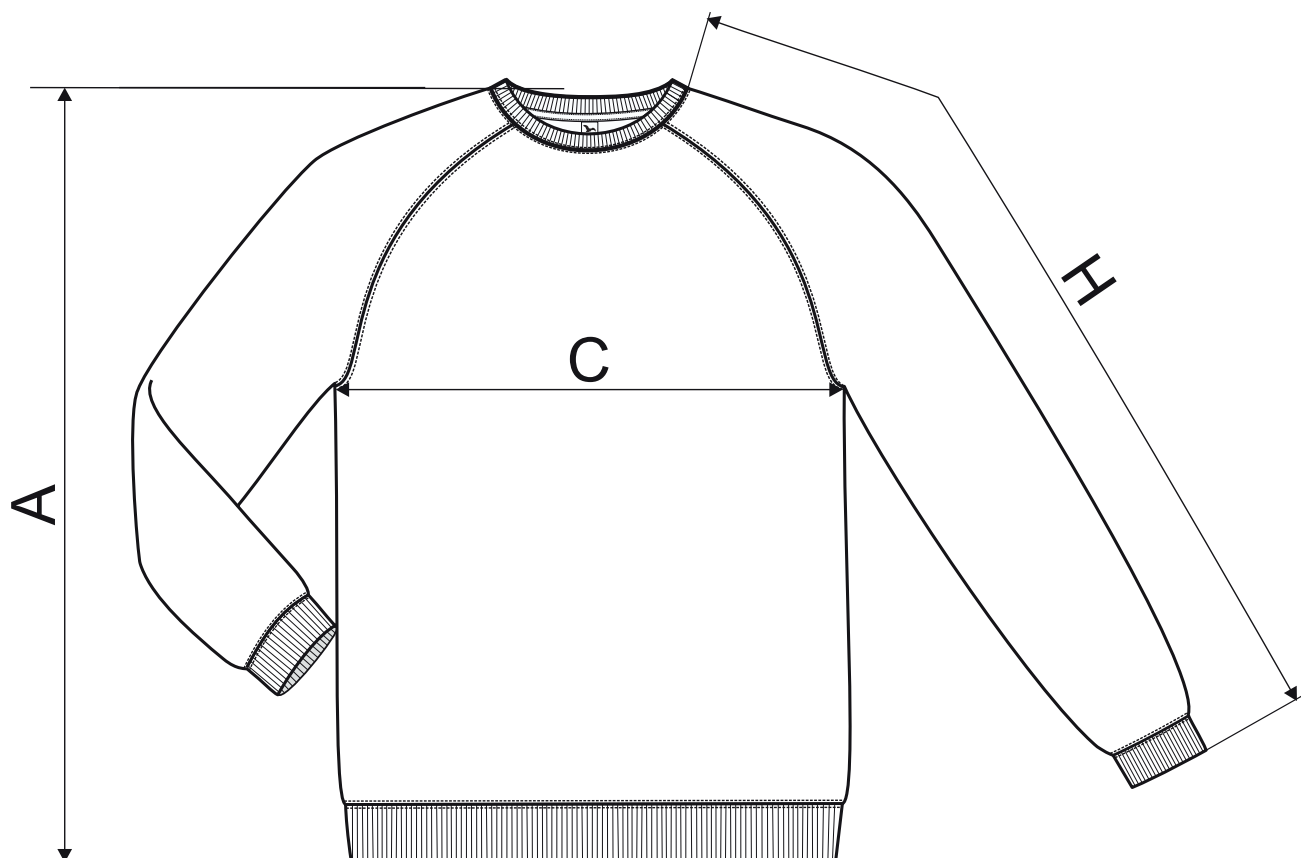

415 Merger ♂

SIZE SPECIFICATION [cm]

size	S	M	L	XL	2XL	3XL
A	70	72	74	76	78	80
C	52	56	60	64	68	73
H	79	81	83	85	87	89

All size specifications listed are in cm. Accepted tolerance of up to ± 5%.

STANDARD
100
PG020 153249
OETI