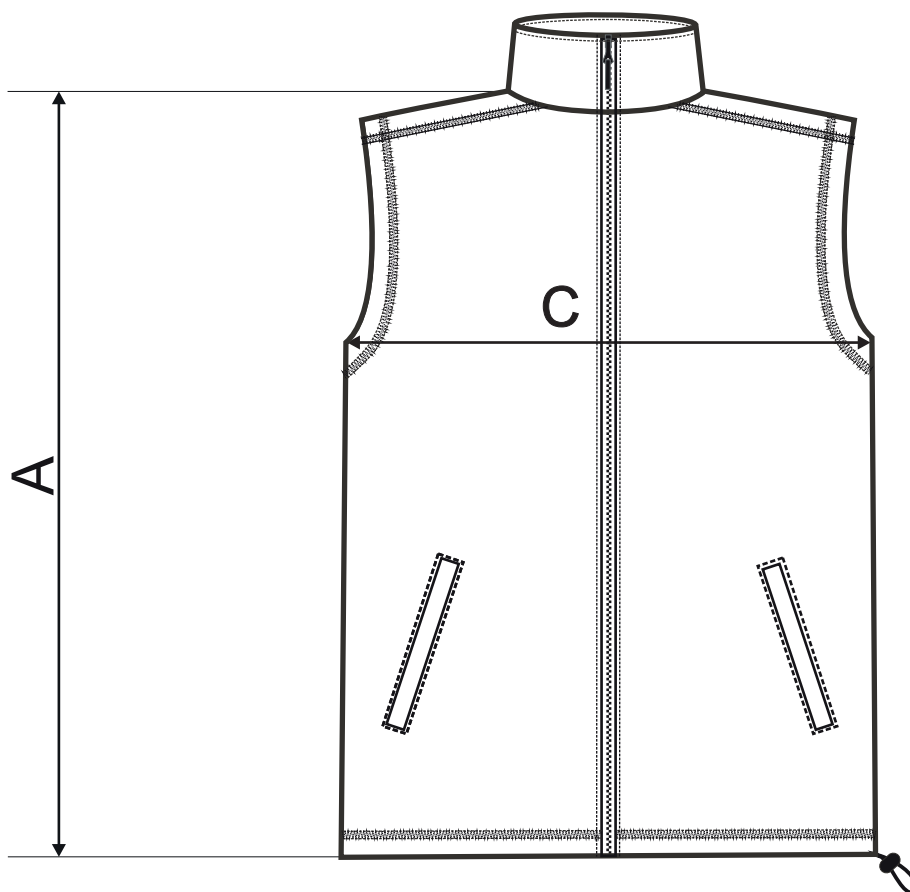

▶ NEXT 518

♂ Fleece

size [cm]	XS	S	M	L	XL	2XL	3XL	4XL
A	63	65	67	69	71	73	75	77
C	44	48	52	56	60	66	71	77

All size specifications listed are in cm. Accepted tolerance of up to +/- 5%.

STANDARD
100
PG020 140670
OETI