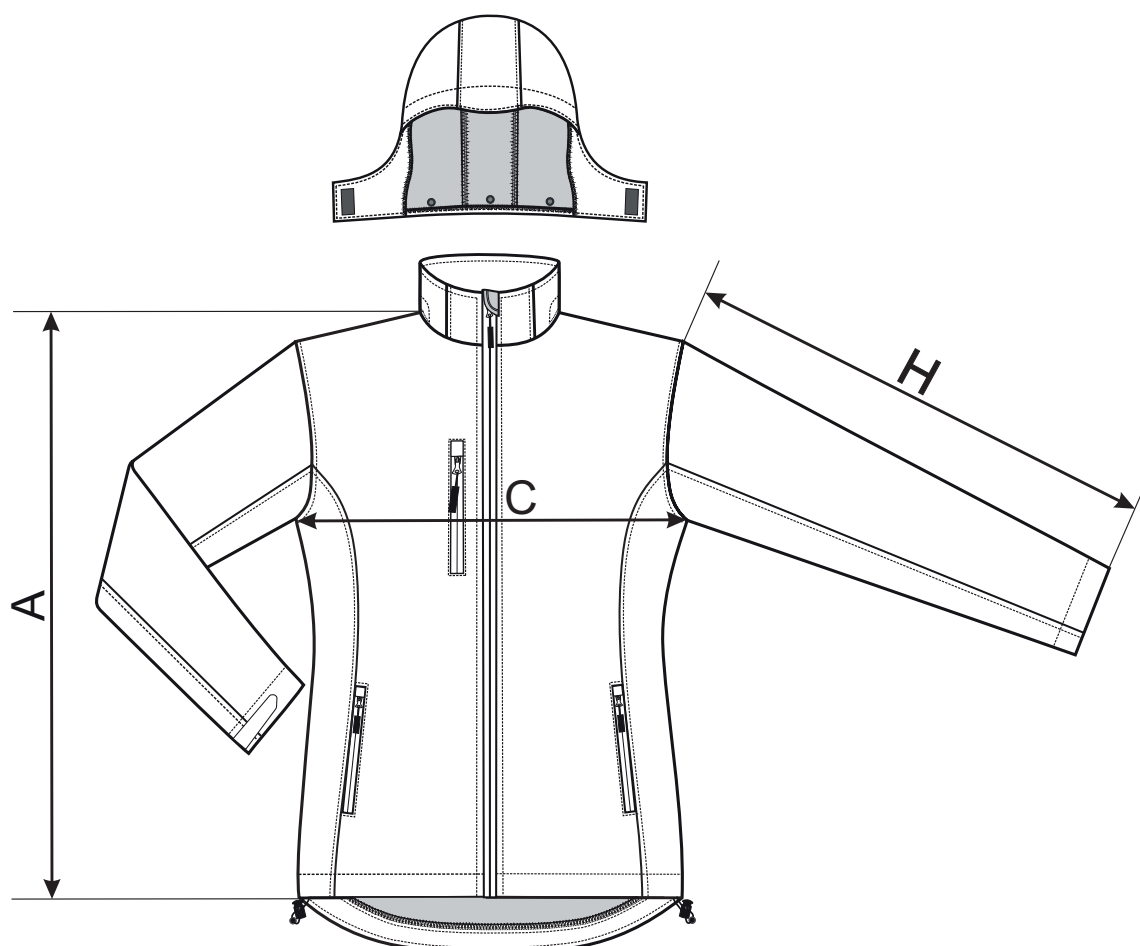

521 Performance ♀

SIZE SPECIFICATION [cm]

size	XS	S	M	L	XL	2XL	3XL
A	61	63	65	67,5	70	71	75
C	46	50	54	58	64	70	75
H	58	59	60	61	63	64	64,5

All size specifications listed are in cm. Accepted tolerance of up to ± 5%.