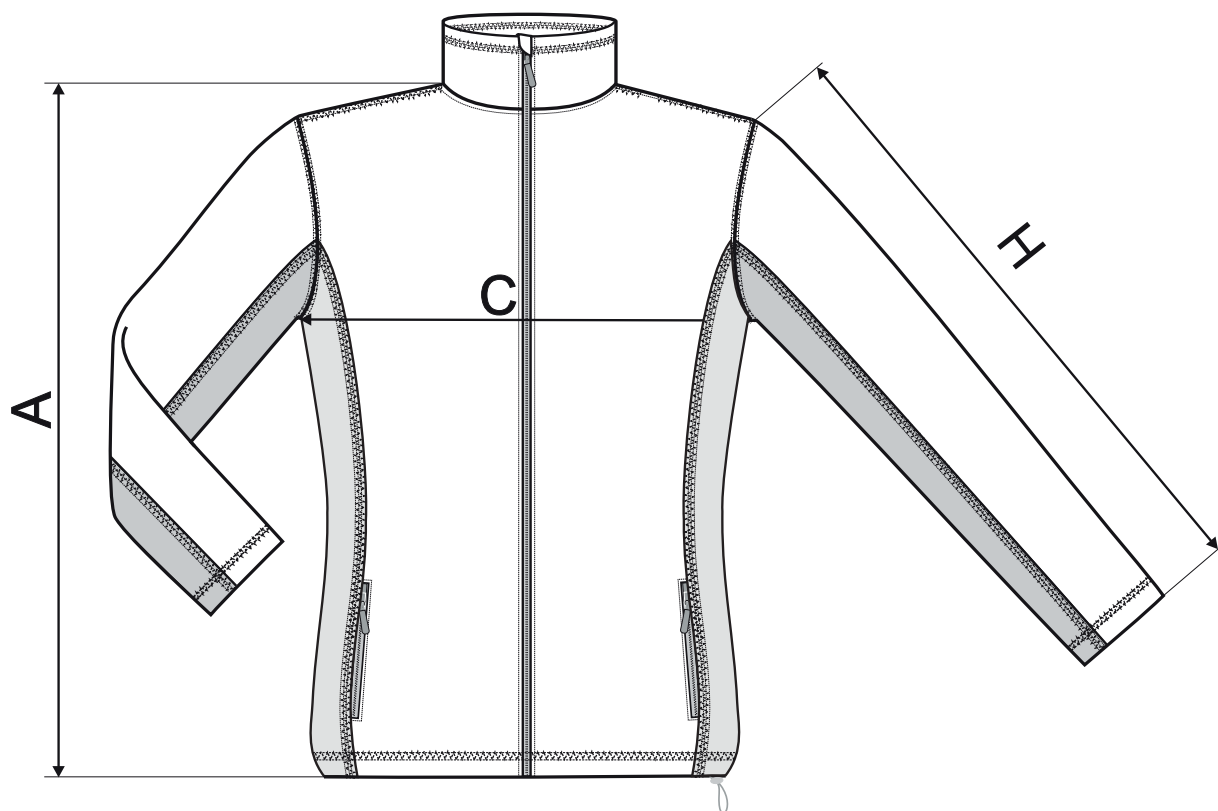

# 528 Frosty ♀

## SIZE SPECIFICATION [cm]

size	XS	S	M	L	XL	2XL	3XL
A	62	63	65	66	68	71	73
C	44	48	52	56	62	68	74
H	60	60	61	61	62	63	64

All size specifications listed are in cm. Accepted tolerance of up to ± 5%.

STANDARD  
100  
PG020 153249  
OETI