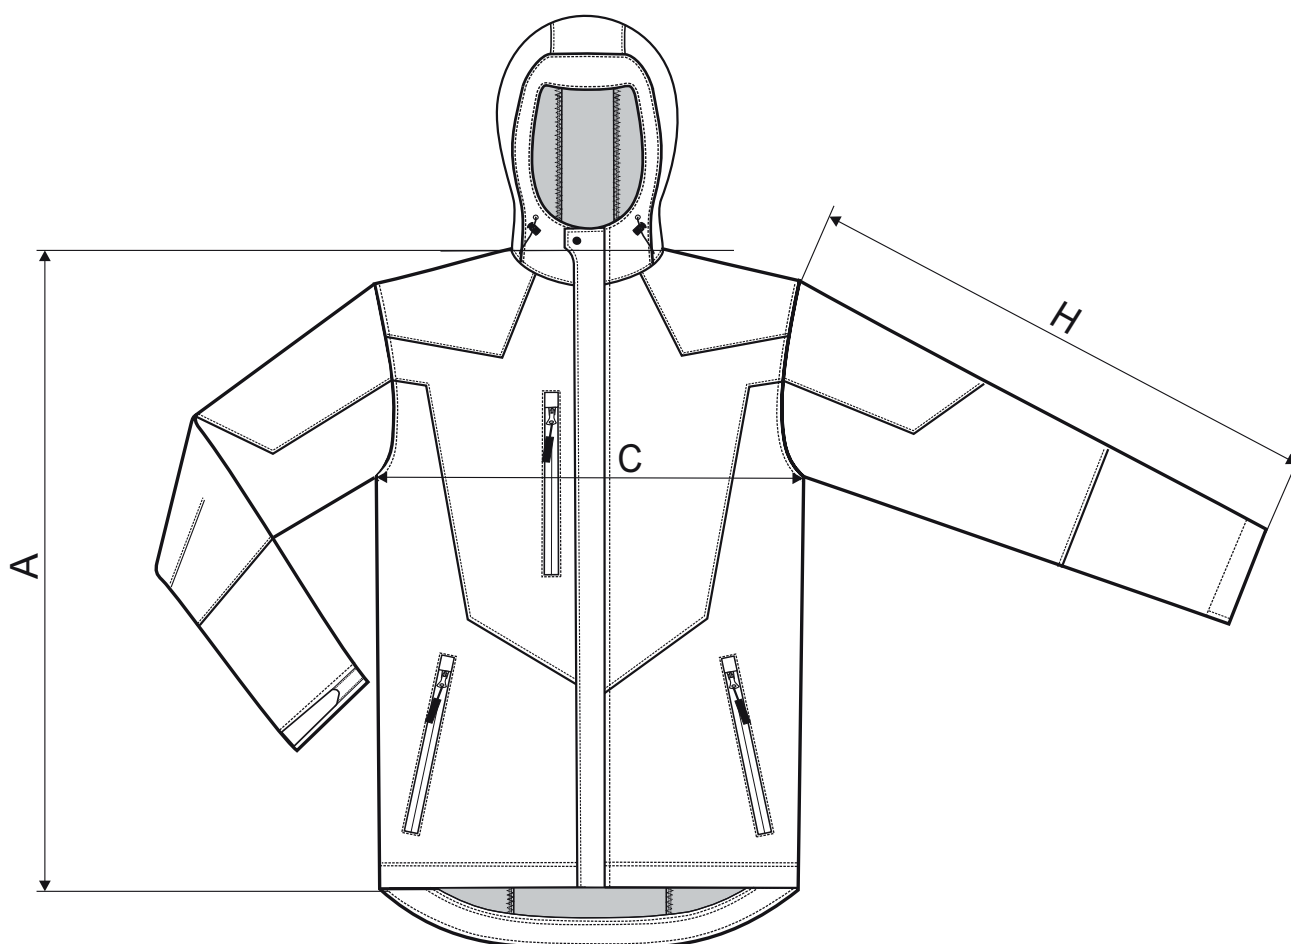

# 531 Nano ♂

## SIZE SPECIFICATION [cm]

size	S	M	L	XL	2XL	3XL
A	69	71	74	77	80	81
C	50	54	59	63	67	73
H	63	65	67	69	71	71

All size specifications listed are in cm. Accepted tolerance of up to  $\pm 5\%$ .

STANDARD  
100  
PG020 153249  
OETI