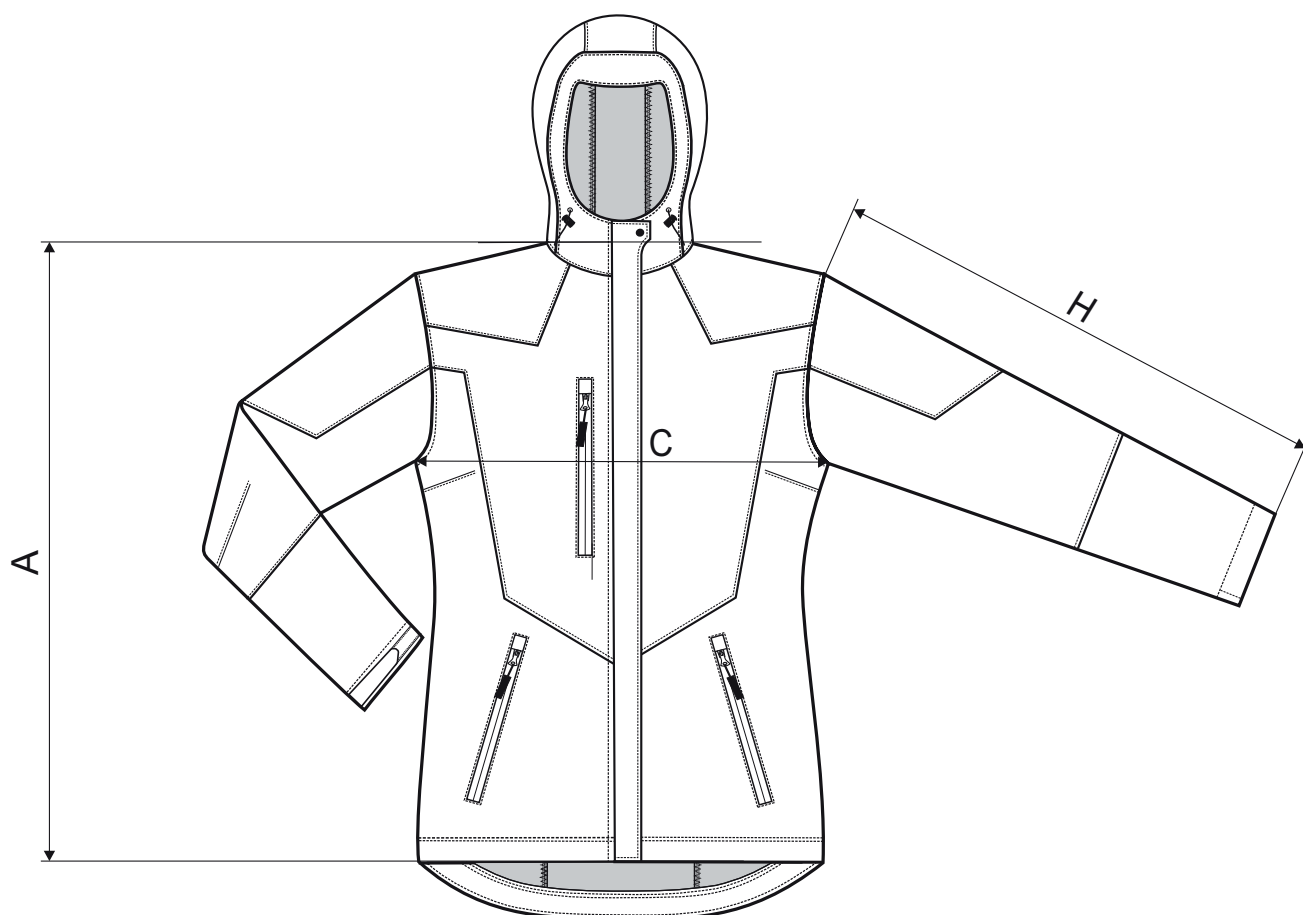

532 Nano ♀

SIZE SPECIFICATION [cm]

size	XS	S	M	L	XL	2XL
A	61	63	65	67,5	70	72
C	46	50	54	58	64	70
H	58	59	61	63	65	66

All size specifications listed are in cm. Accepted tolerance of up to ± 5%.

STANDARD
100
PG020 153249
OETI