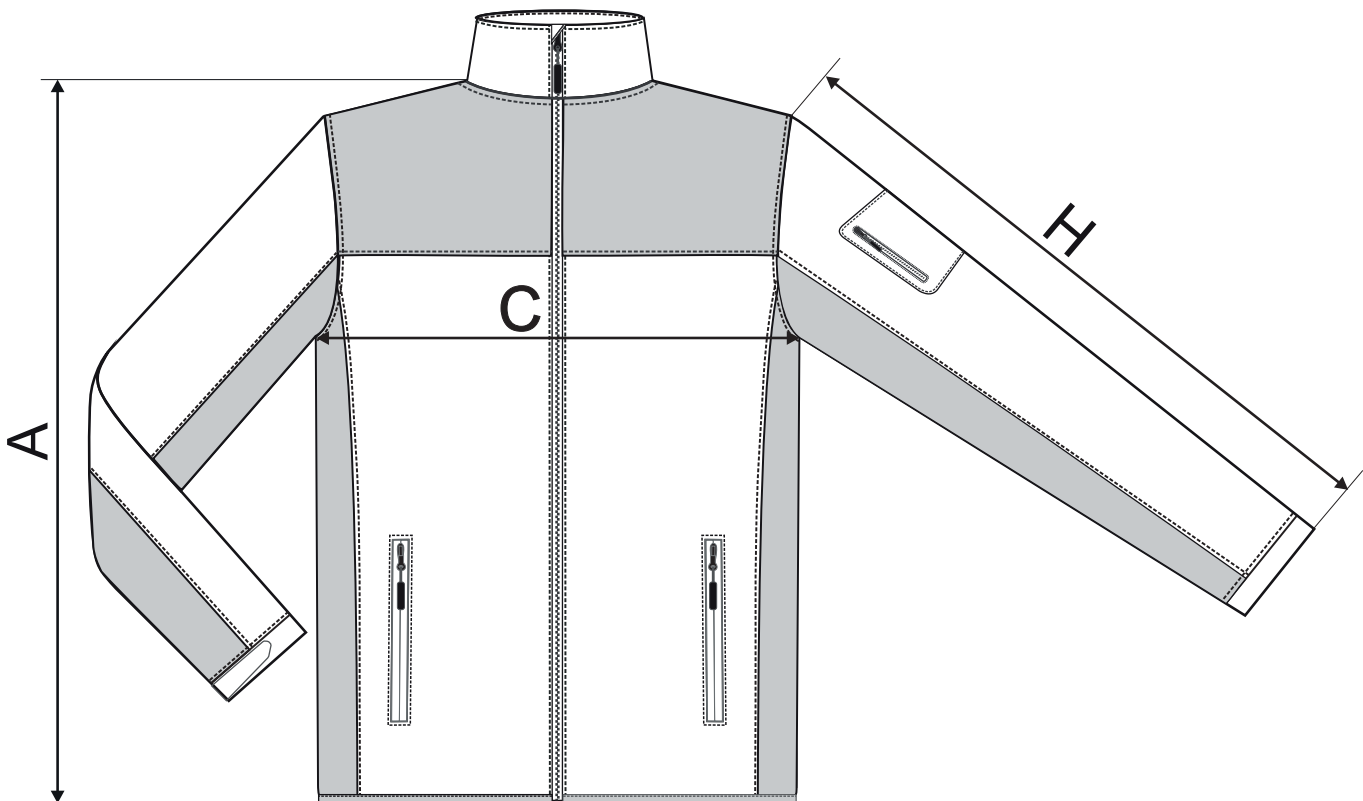

▶ CASUAL 550

♂ Softshell jacket

size [cm]	S	M	L	XL	2XL	3XL
A	68	70	72	74	76	81
C	49	54	59	63	67	73
H	65	66	68	70	72	72

All size specifications listed are in cm. Accepted tolerance of up to +/- 5%.

STANDARD
100
PG020 140670
OETI