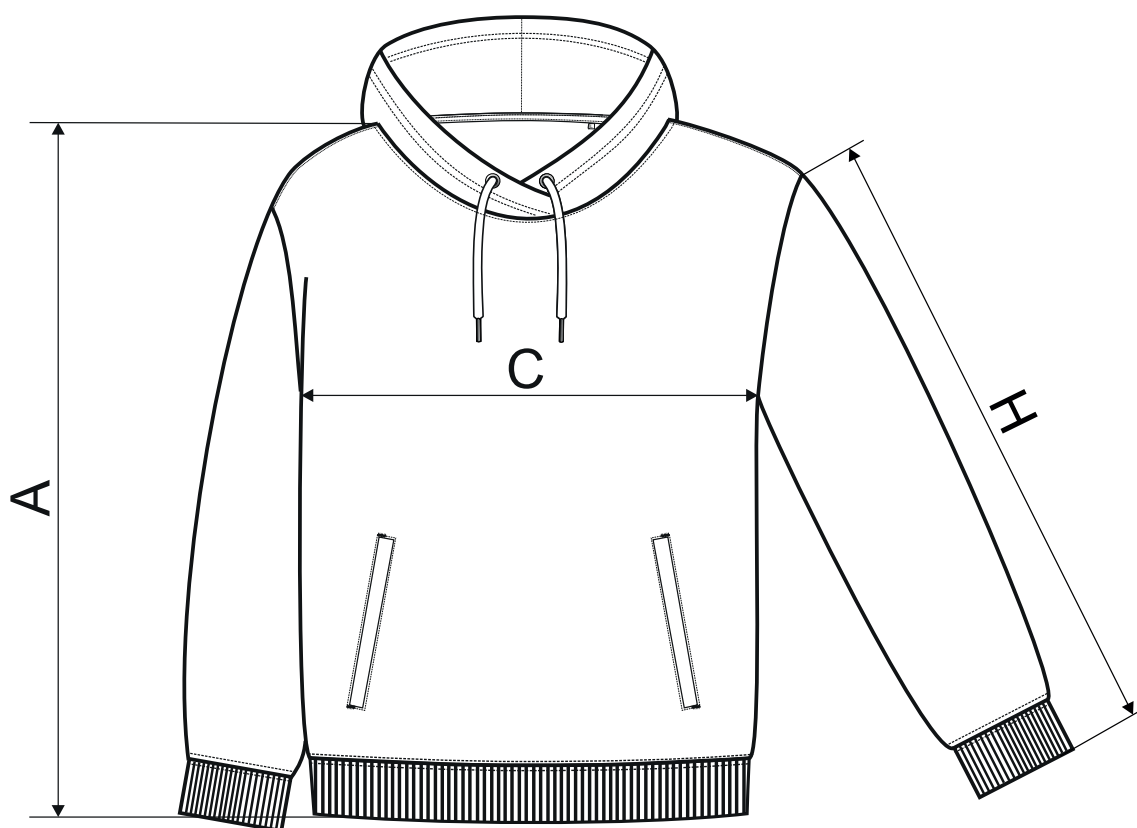

421 Moon ♀

SIZE SPECIFICATION [cm]

size	XS	S	M	L	XL	2XL
A	59	61	63	65	67	69
C	52	56	60	64	68	72
H	50,5	51,5	52,5	53,5	54,5	55,5

All size specifications listed are in cm. Accepted tolerance of up to $\pm 5\%$.