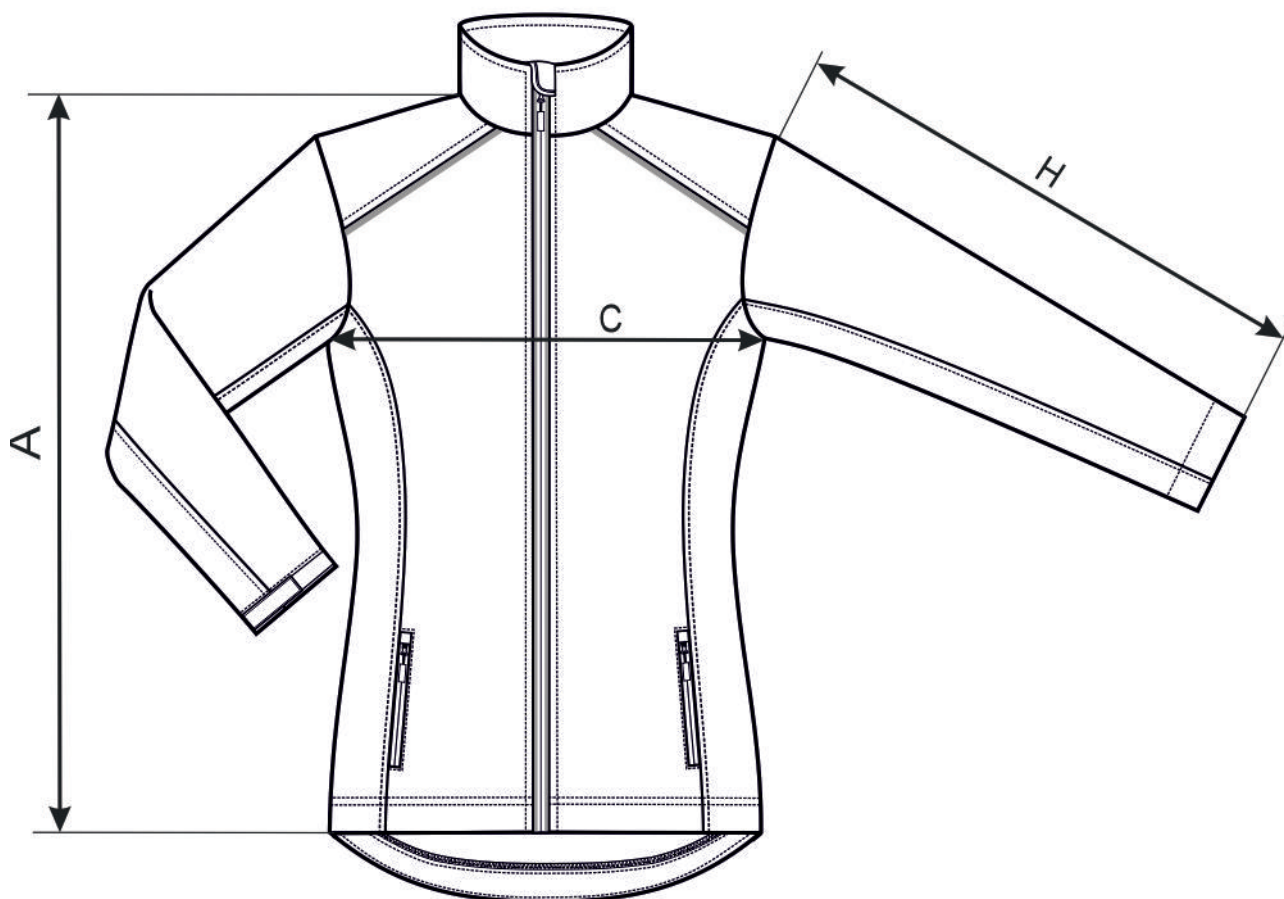

537 Valley ♀

SIZE SPECIFICATION [cm]

size	XS	S	M	L	XL	2XL
A	61	63	65	67	69	71
C	46	50	54	58	64	70
H	59,5	61	62,5	64	65,5	67

All size specifications listed are in cm. Accepted tolerance of up to $\pm 5\%$.