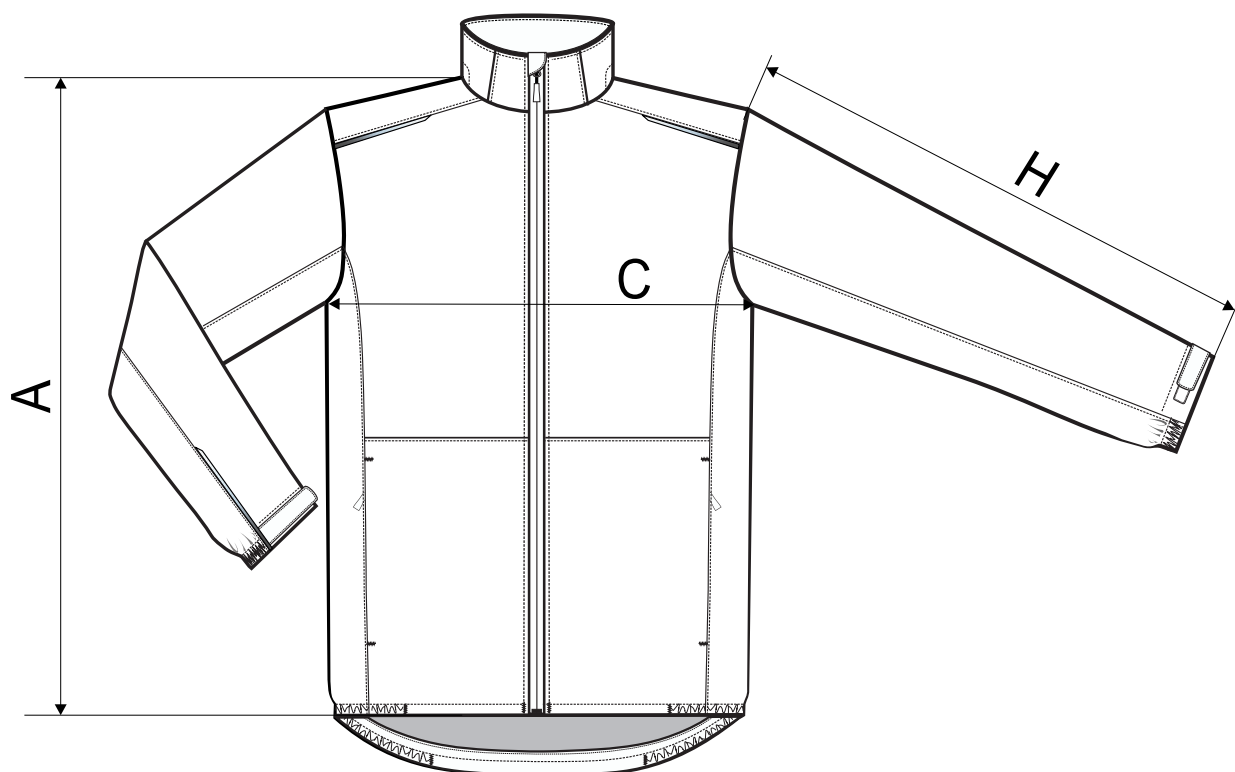

# 538 Rainbow ♂

## SIZE SPECIFICATION [cm]

size	M	L	XL	2XL	3XL
A	70	72	74	76	78
C	53	57	61	66	72
H	67	68	69	70	71

All size specifications listed are in cm. Accepted tolerance of up to  $\pm 5\%$ .

STANDARD  
100  
PG020 153249  
OETI