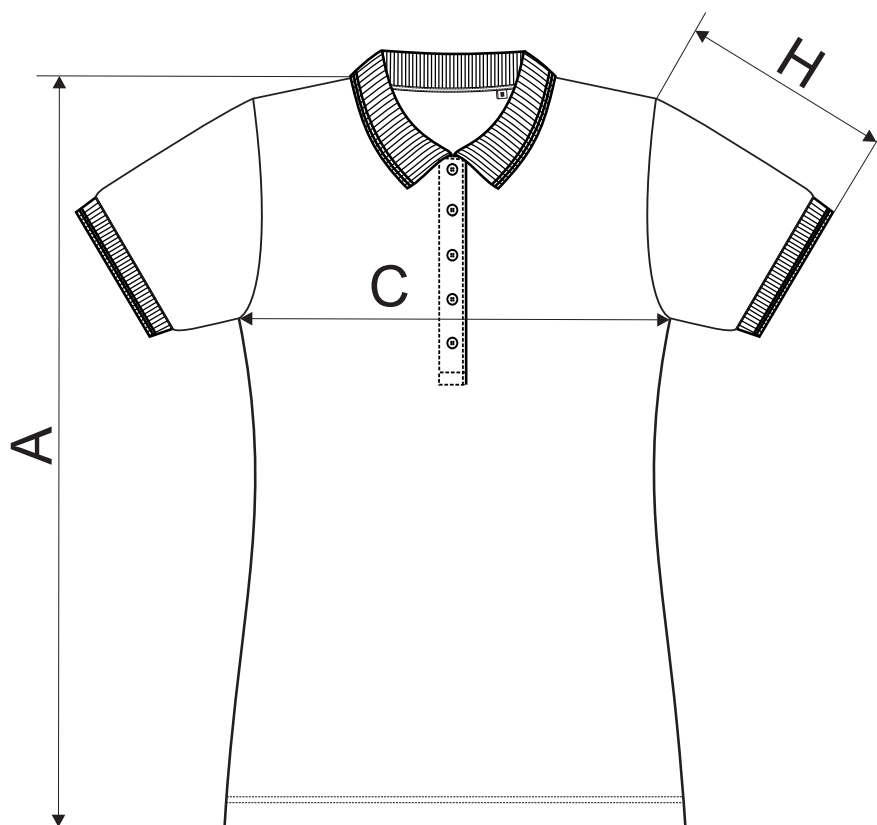

# F10 Pique Polo Free ♀

## SIZE SPECIFICATION [cm]

size	S	M	L	XL	2XL
<b>A</b>	64	66	68,5	71	73,5
<b>C</b>	44	48	52	58	64
<b>H</b>	19	19,5	20,5	22	23,5

All size specifications listed are in cm. Accepted tolerance of up to ± 5%.