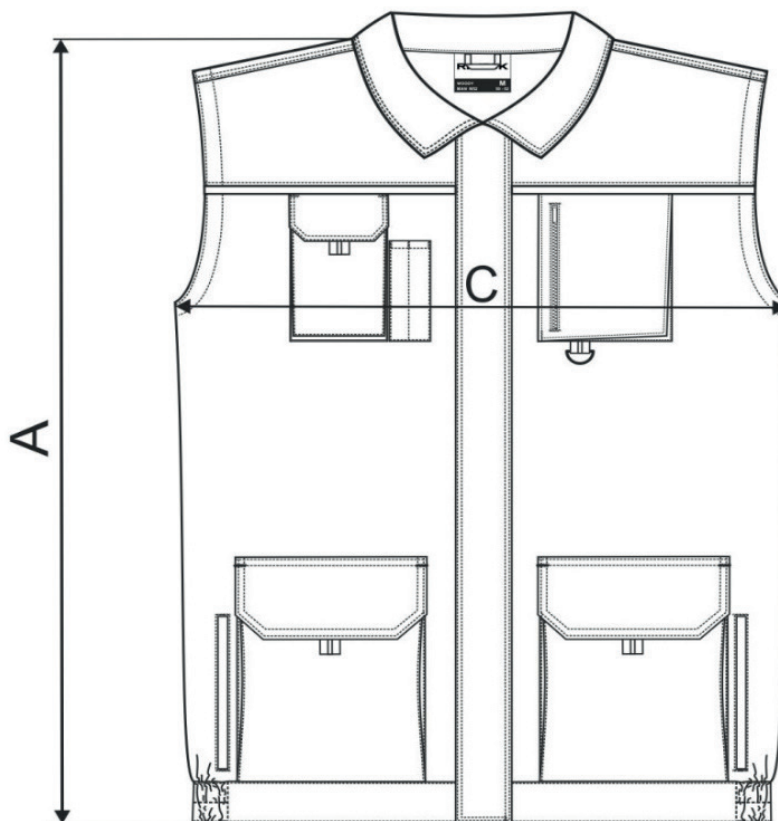

▶ WOODY W52

♂ Working vest

size [cm]	44 - 46	48 - 50	52 - 54	56 - 58	60 - 62
A	72	74	76	78	80
C	54	58	62	66	71

All size specifications listed are in cm. Accepted tolerance of up to +/- 5%.

STANDARD
100
PG020 140670
OETI